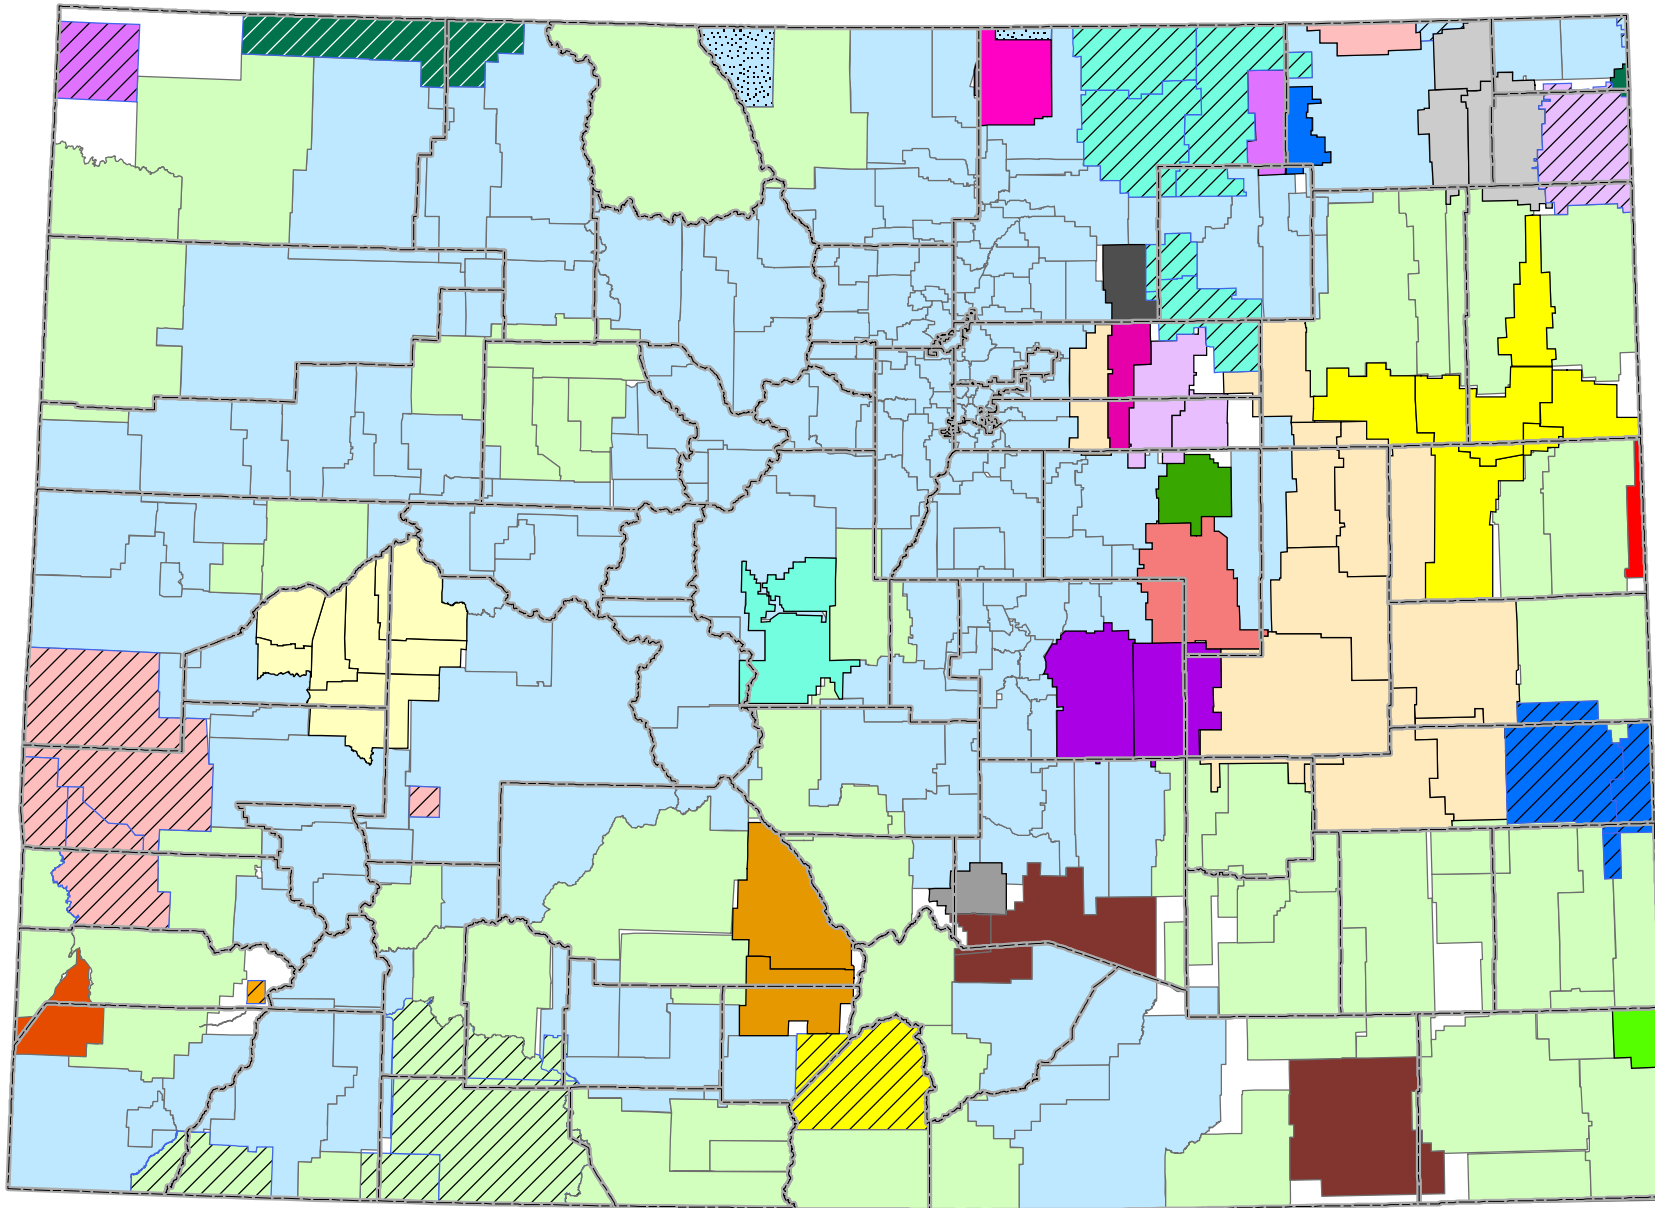

Colorado Telephone Service Providers

Incumbent Local Exchange Service Providers

- Uncertified
- Agate
- Big Sandy
- Bijou
- Blanca
- CenturyTel of Colorado
- CenturyTel of Eagle
- Columbine
- Delta County
- Dubois (WY)
- Eastern Slope
- El Paso
- Farmers
- Great Plains (NE)
- Haxtun
- Nucla-Naturita
- Nunn
- Peetz
- Phillips County
- Pine Drive
- Pioneer (KS)
- Plains Cooperative
- CenturyLink QC
- CenturyLink QC (NE)
- CenturyLink QC (WY)
- Rico
- Roggen
- Rye
- S and T (KS)
- South Park
- Stoneham
- Strasburg
- Sunflower
- Union
- Wiggins
- Willard