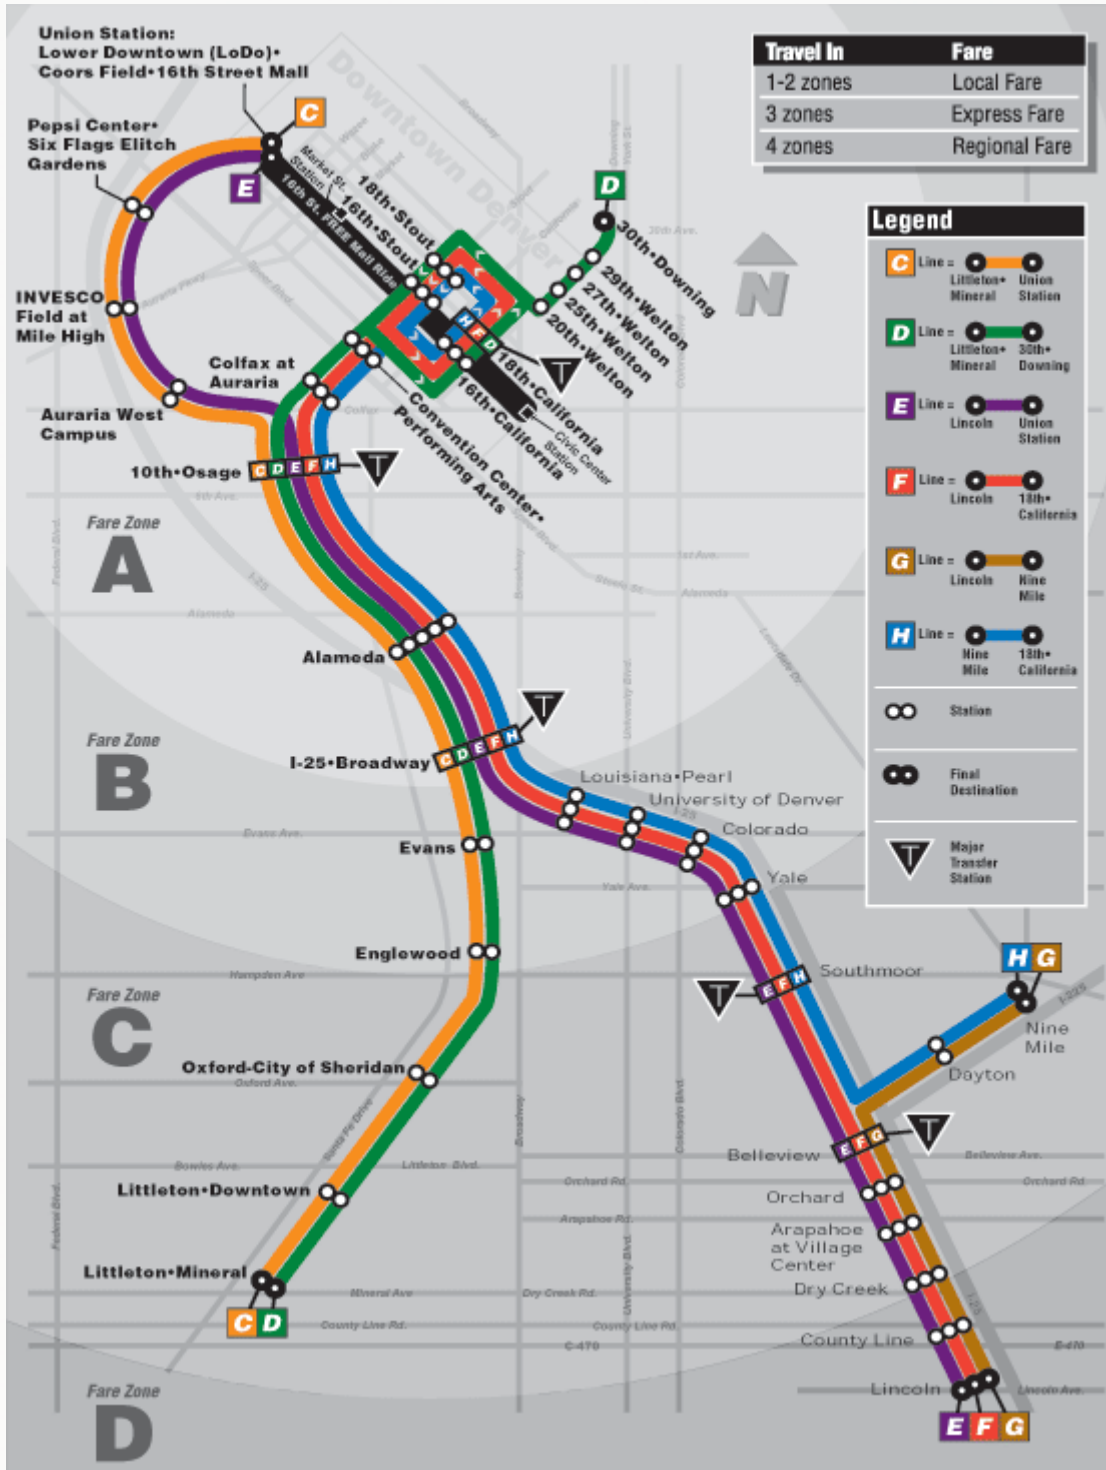

Light Rail Map & Station Locations

Station Location

Park-n-Ride Driving Directions

C LINE

- Littleton/Mineral Station & park-n-Ride
- Littleton/Downtown Station & park-n-Ride
- Oxford – City of Sheridan Station
- Englewood Station & park-n-Ride
- Evans Station & park-n-Ride
- I - 25 & Broadway Station

D LINE

- Littleton/Mineral Station & park-n-Ride
- Littleton/Downtown Station & park-n-Ride
- Oxford – City of Sheridan Station
- Englewood Station & park-n-Ride
- Evans Station & park-n-Ride
- I-25 & Broadway Station & park-n-Ride

- & park-n-Ride
- Alameda Station & park-n-Ride
- 10th & Osage Station
- Auraria West Campus Station
- Invesco Field at Mile High Station
- Pepsi Center/Six Flags Elitch Gardens Station
- Union Station:
Lower Downtown (LoDo)/
Coors Field/
16th Street Mall Station

H LINE

- Nine Mile Station & park-n-Ride
- Dayton Station & park-n-Ride
- Southmoor Station & park-n-Ride
- Yale Station and park-n-ride
- Colorado Station
- University of Denver & park-n-Ride
- Louisiana/Pearl Station
- I-25/Broadway Station & park-n-Ride
- Alameda Station & park-n-Ride
- 10th & Osage Station
- Colfax at Auraria Station
- Convention Center/Performing Arts Station
- 16th & California Station
- 18th & California Station